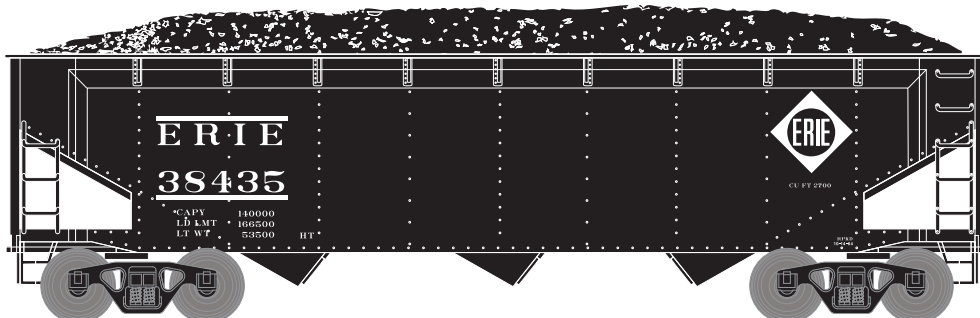

HO 40' 3-Bay Offset Hopper

Announced: 11.28.14
Orders Due: 12.26.14

ETA: August 2015

Santa Fe

Era: 1955+

ATH72500 - Single #78526
ATH72501 - 4 Pack #78690, 76149, 79228, 79854
ATH72502 - 4 Pack #78867, 79053, 79234, 79372

\$27.98-SINGLE

\$99.98-4 PACK

Visit Your Local Retailer | Visit www.athearn.com | Call 1.800.338.4639

HO 40' 3-Bay Offset Hopper

Announced: 11.28.14
Orders Due: 12.26.14

ETA: August 2015

Erie

Era: 1964+