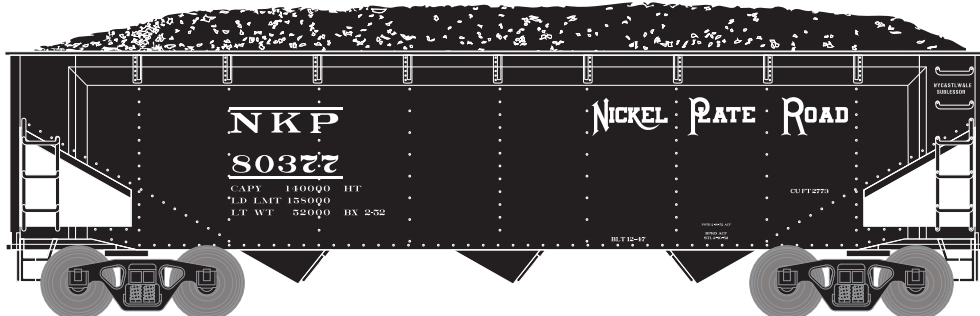

HO 40' 3-Bay Offset Hopper

Announced: 11.28.14
Orders Due: 12.26.14

ETA: August 2015

Santa Fe

Era: 1955+

ATH72500 - Single #78526
ATH72501 - 4 Pack #78690, 76149, 79228, 79854
ATH72502 - 4 Pack #78867, 79053, 79234, 79372

\$27.98-SINGLE

\$99.98-4 PACK

Visit Your Local Retailer | Visit www.athearn.com | Call 1.800.338.4639

HO 40' 3-Bay Offset Hopper

Announced: 11.28.14
Orders Due: 12.26.14

ETA: August 2015

Erie

Era: 1964+

ATH72509 - Single #38435
ATH72510 - 4 Pack #38026, 38548, 38722, 38993
ATH72511 - 4 Pack #38184, 38251, 38679, 38860

Nickel Plate Road

Era: 1952+

ATH72512 - Single #80377
ATH72513 - 4 Pack #80084, 80243, 80406, 80632
ATH72514 - 4 Pack #80165, 80551, 80840, 80919