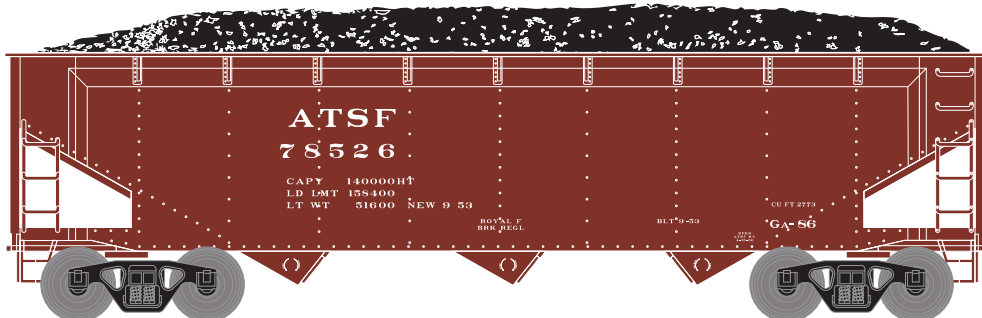

HO 40' 3-Bay Offset Hopper

Announced: 11.28.14
Orders Due: 12.26.14

ETA: August 2015

Santa Fe

Era: 1955+

ATH72500 - Single #78526
ATH72501 - 4 Pack #78690, 76149, 79228, 79854
ATH72502 - 4 Pack #78867, 79053, 79234, 79372

Baltimore & Ohio

Era: 1953+

ATH72503 - Single #435748
ATH72504 - 4 Pack #435067, 435342, 435855, 435237
ATH72505 - 4 Pack #435135, 435663, 435902, 435484

Canadian Pacific

Era: 1956+

ATH72506 - Single #358138
ATH72507 - 4 Pack #357750, 358265, 358616, 358704
ATH72508 - 4 Pack #357472, 358029, 358477, 358946

\$27.98-SINGLE

\$99.98-4 PACK

Visit Your Local Retailer | Visit www.athearn.com | Call 1.800.338.4639

HO 40' 3-Bay Offset Hopper

Announced: 11.28.14
Orders Due: 12.26.14

ETA: August 2015

Erie

Era: 1964+

Norfolk & Western

Era: 1966+

ATH72515 - Single #279145
ATH72516 - 4 Pack #279037, 279162, 279236, 279963
ATH72517 - 4 Pack #279455, 279084, 279281, 279648

MODEL FEATURES

- Fully assembled and ready for your layout
- Upgrades include new wire and plastic handrails, stirrup steps, ladders and underbody details
- Removable coal load in each car
- Machined metal wheels
- Mchenry scale knuckle spring couplers installed
- A total of 9 different road numbers available for each road name